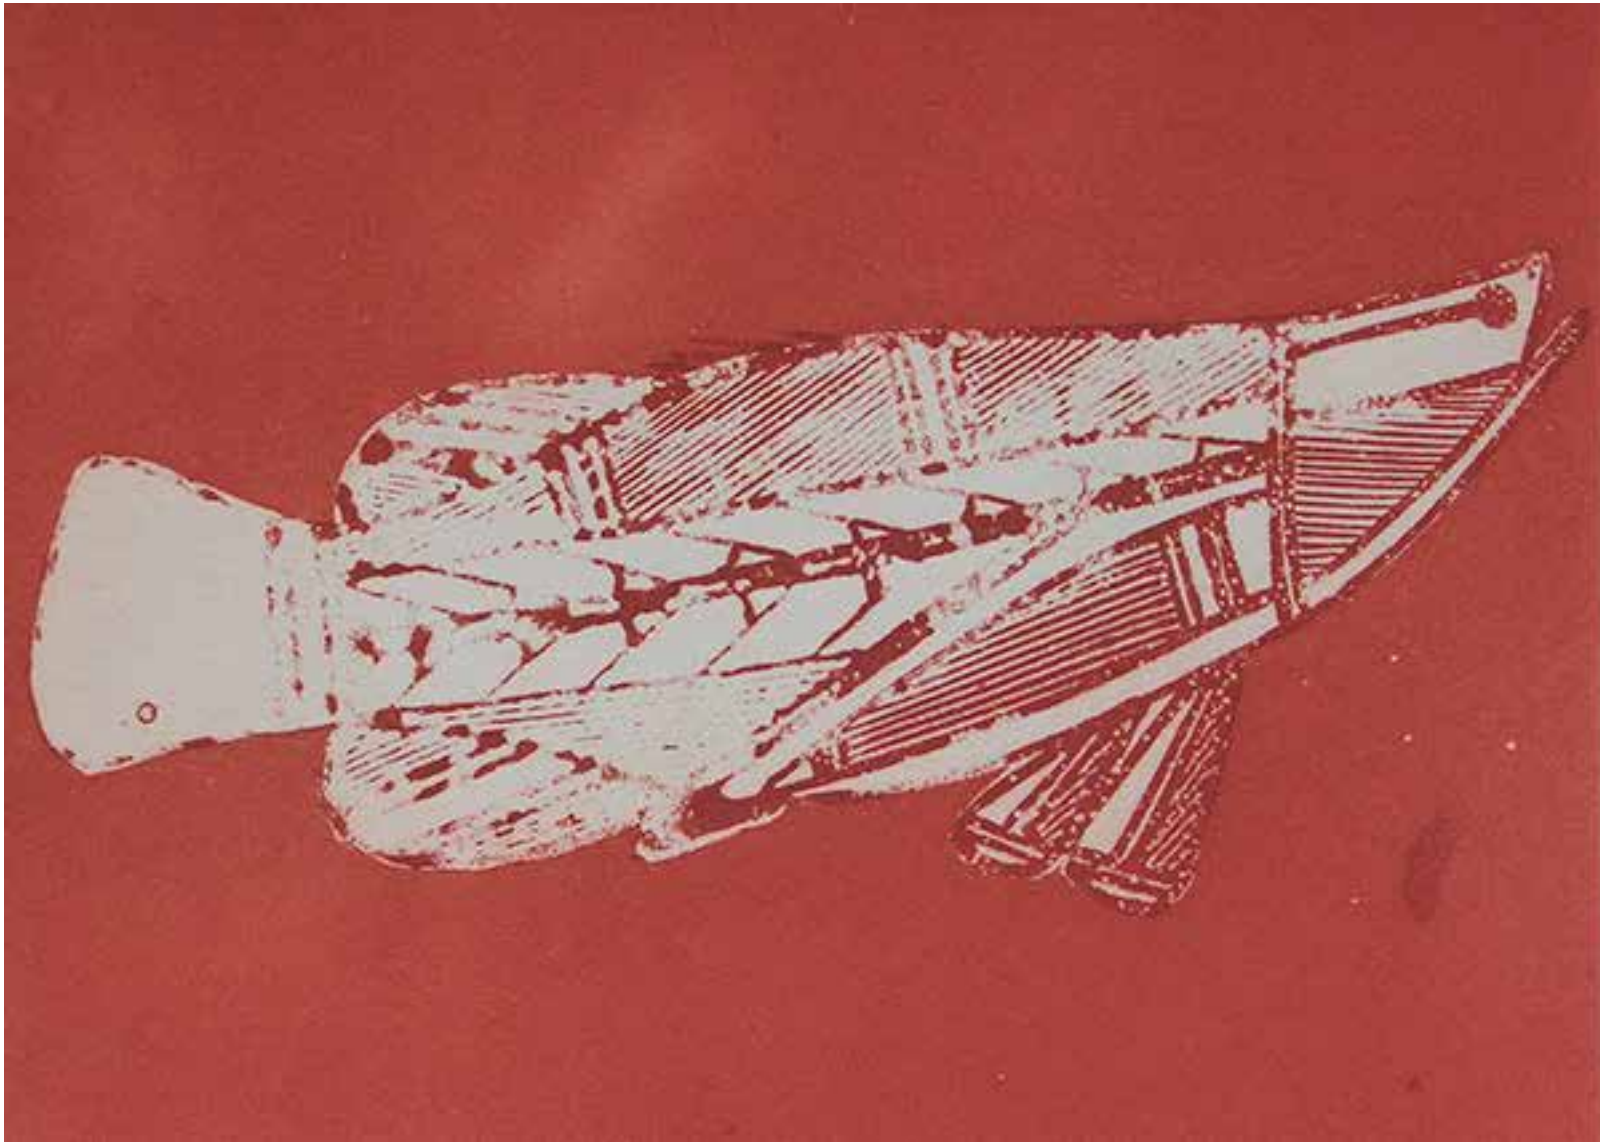

Ceremony Figure, etching by Graham Badari

Barramundi by Isaiah Nagurrurrba