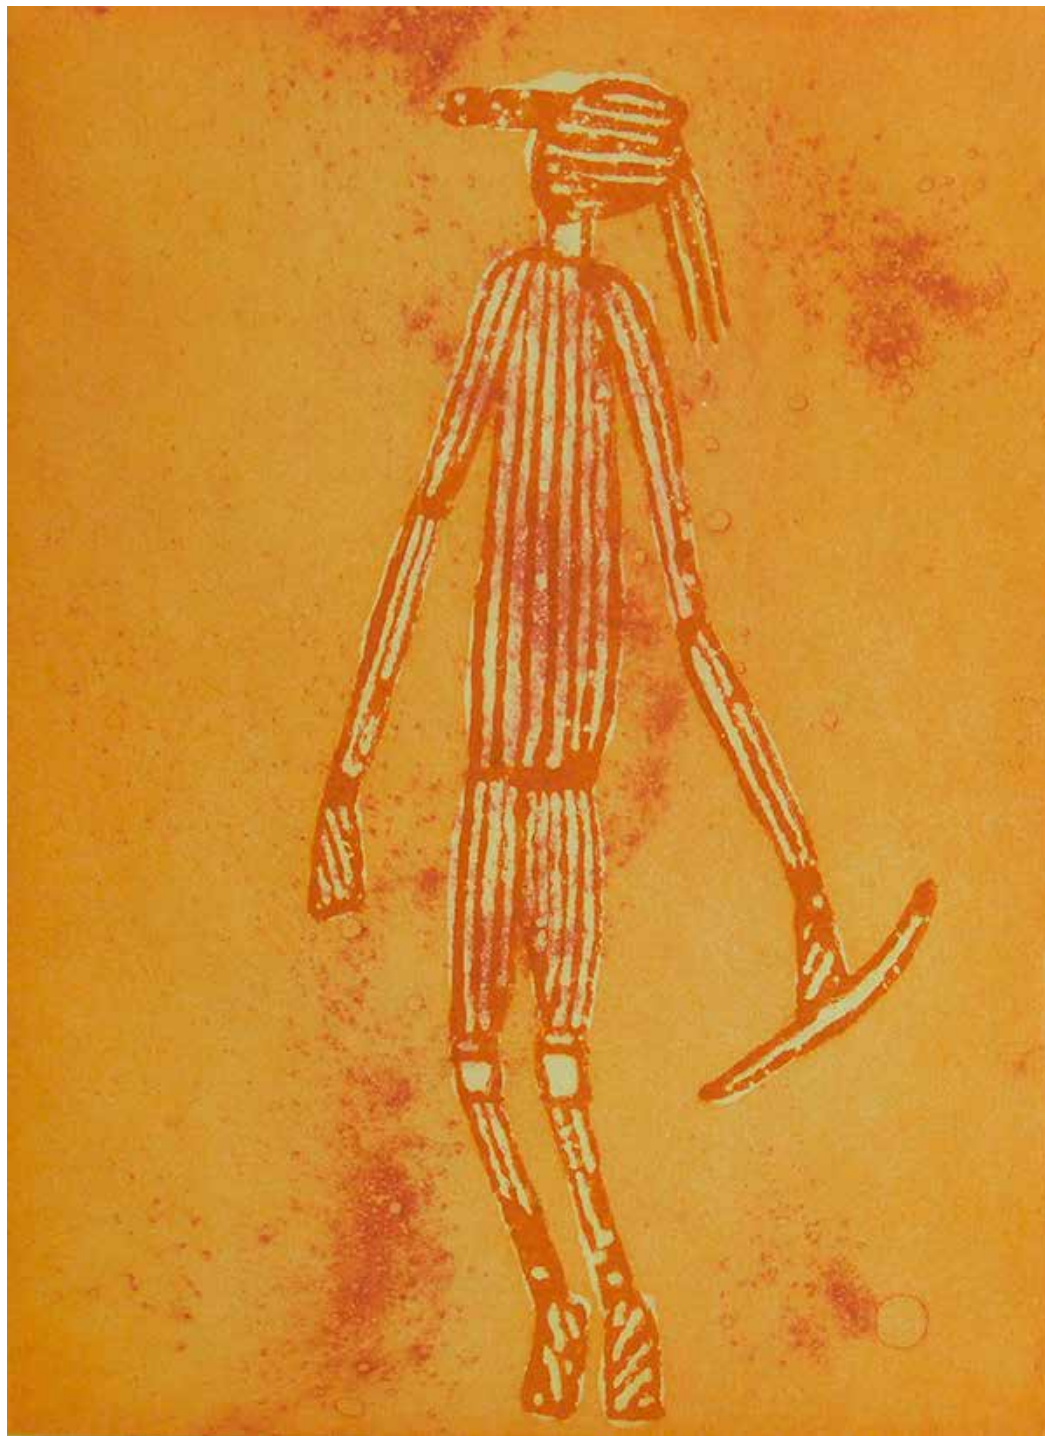

Nayuyungi - First People by Bardayal Nadjamerrek

Ceremony Figure, etching by Graham Badari