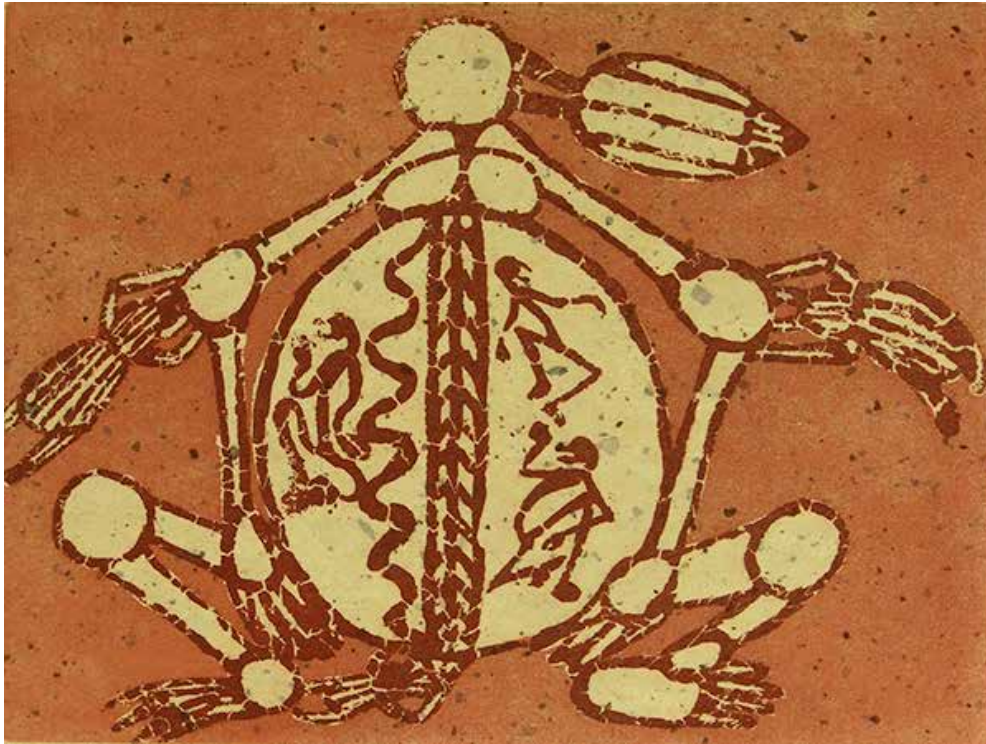

**Bardayal Nadjamerrek, Graham Badari, Isaiah Nagurrurrba,
Glen Namundja, Gershom Garlngarr, Joey Nganjmirra,
Roderick Maralngurra, Wesley Nganjmirra, Wilfred Nawirridj.**

Kunwarrde Bim (Stone Country Painting) is a collection of etchings by nine artists from Injalak Arts and Crafts in Western Arnhem Land.

The x-ray images are based on ancient rock art at Injalak Hill, which overlooks the community of Gunbalunya. The etchings are presented in a series of 20 cloth bound boxes.

Kunwarrde Bim originated in 2003 when printmaker Basil Hall approached Injalak Arts with the idea. In 2004 a printmaking workshop took place at Injalak Hill resulting in a folio of etchings by the nine men featuring x-ray images painted in a similar style to those on the rock surfaces.

Manager of Injalak Arts at the time, Anthony Murphy believed the project was the first of its kind. *Injalak Hill is a world famous rock art site. It boasts extensive galleries, literally thousands of paintings scattered amongst the boulders and breathtaking views of floodplains and the famed Arnhem Land Escarpment. Lofty (Nadjamerrek) has eagerly embraced the idea and younger artists at Injalak have often expressed their interest in working in the "old way" on etching plates, he said.*

Kunj Djang – Kangaroo by Bardayal Nadjamerrek

Nayuyungi - First People by Bardayal Nadjamerrek

Ceremony Figure, etching by Graham Badari

Barramundi by Isaiah Nagurrurrba

Barramundi by Isaiah Nagurrgurba

Kinga - Saltwater Crocodile by Glen Namundja