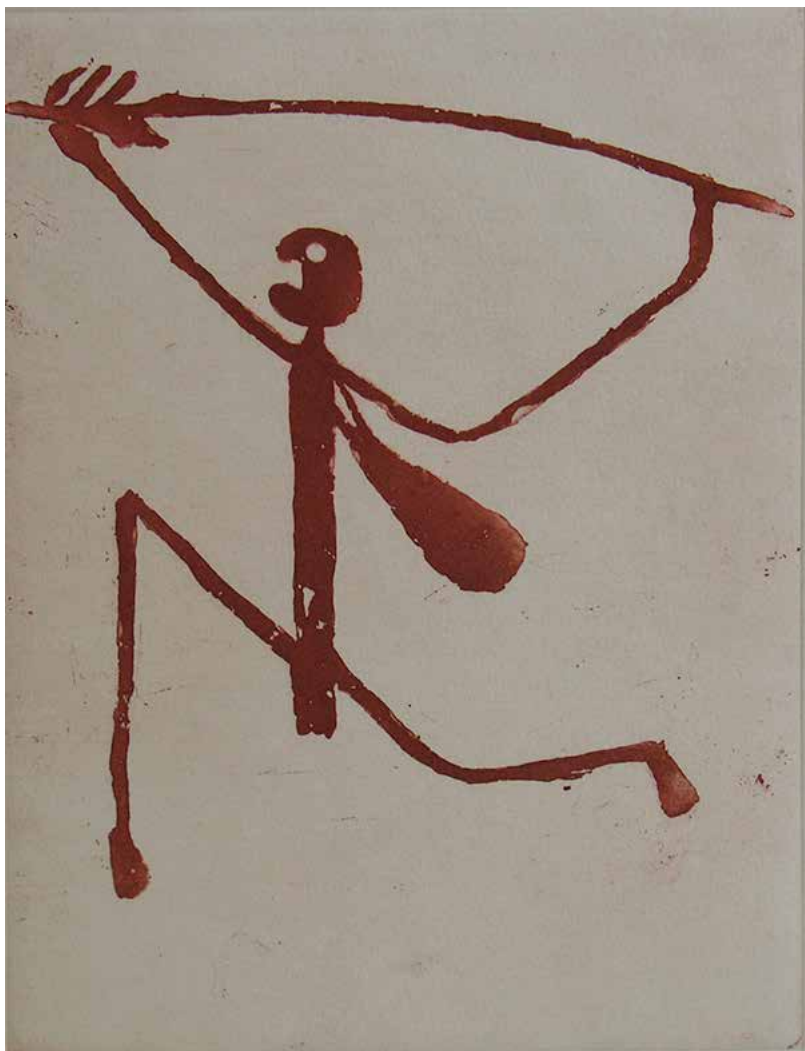

Female Ceremonial Figure, by Roderick Maralngurra

Namarrkon by Wesley Nganjmirra

Hunting Mimi by Wilfred Nawirridj