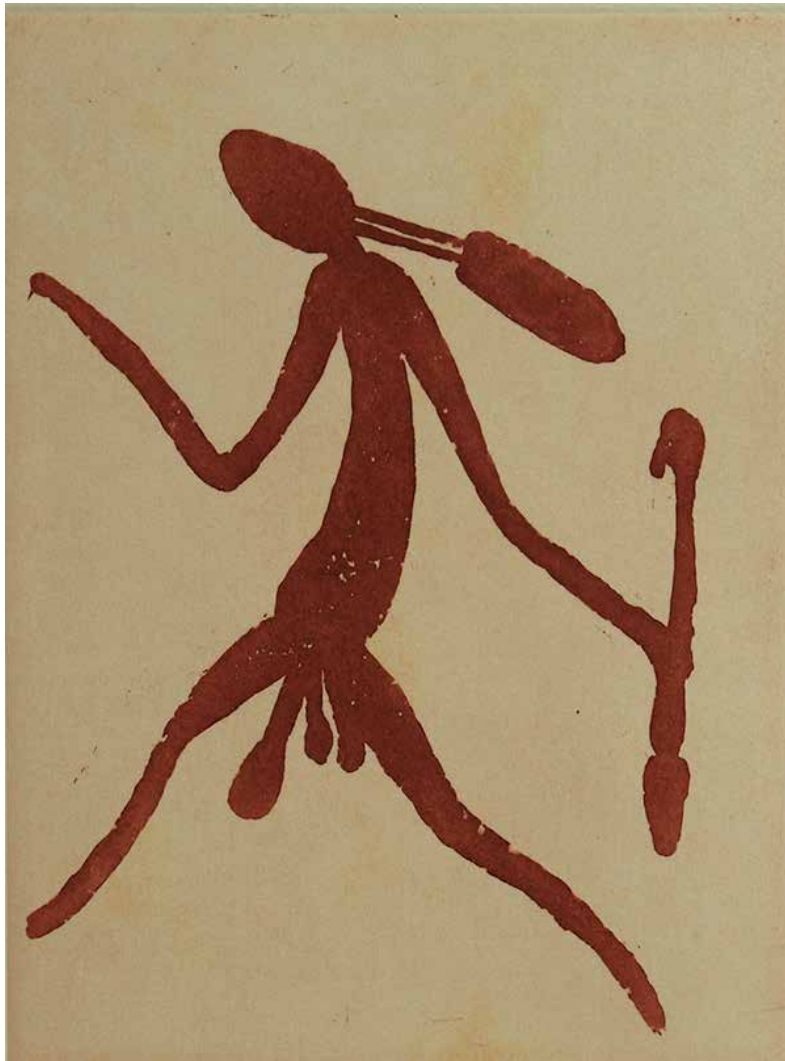

Kunwarde Bim

THE INJALAK HILL SUITE

THE HISTORIC INJALAK HILL SUITE: KUNWARRDE BIM (2006)

Edition of 40 colour plate etchings, (including 20 boxed folios)

Image size of each print - 19 x 14 cm

Presented in a cloth bound boxed folio - \$2,800

The x-ray images are based on ancient rock art at Injalak Hill, which overlooks the community of Gunbalunya. The etchings are presented in a series of 20 cloth bound boxes.

Kunwarrde Bim originated in 2003 when printmaker Basil Hall approached Injalak Arts with the idea. In 2004 a printmaking workshop took place at Injalak Hill resulting in a folio of etchings by the nine men featuring x-ray images painted in a similar style to those on the rock surfaces.

Manager of Injalak Arts at the time, Anthony Murphy believed the project was the first of its kind. *Injalak Hill is a world famous rock art site. It boasts extensive galleries, literally thousands of paintings scattered amongst the boulders and breathtaking views of floodplains and the famed Arnhem Land Escarpment. Lofty (Nadjamerrek) has eagerly embraced the idea and younger artists at Injalak have often expressed their interest in working in the "old way" on etching plates, he said.*

Kunj Djang – Kangaroo by Bardayal Nadjamerrek

Nayuyungi - First People by Bardayal Nadjamerrek

Ceremony Figure, etching by Graham Badari

Barramundi by Isaiah Nagurrurrba

Barramundi by Isaiah Nagurrgurba

Kinga - Saltwater Crocodile by Glen Namundja