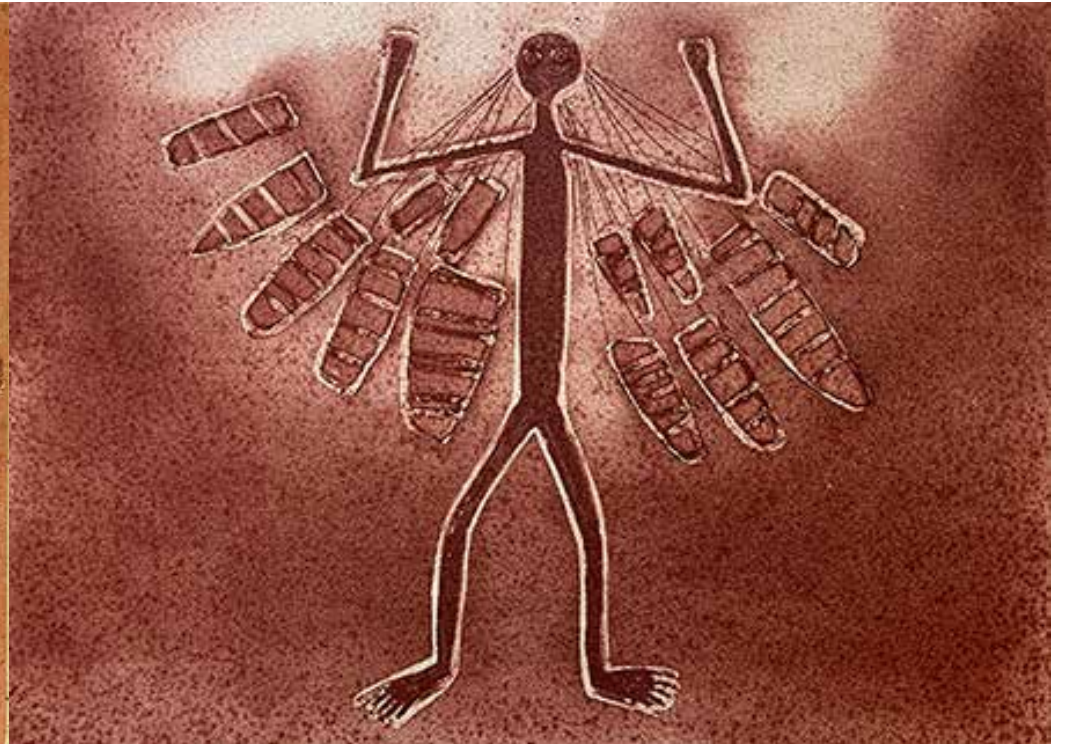

Kinga - Saltwater Crocodile by Glen Namundja

Yingarna by Gershom Garlngarr